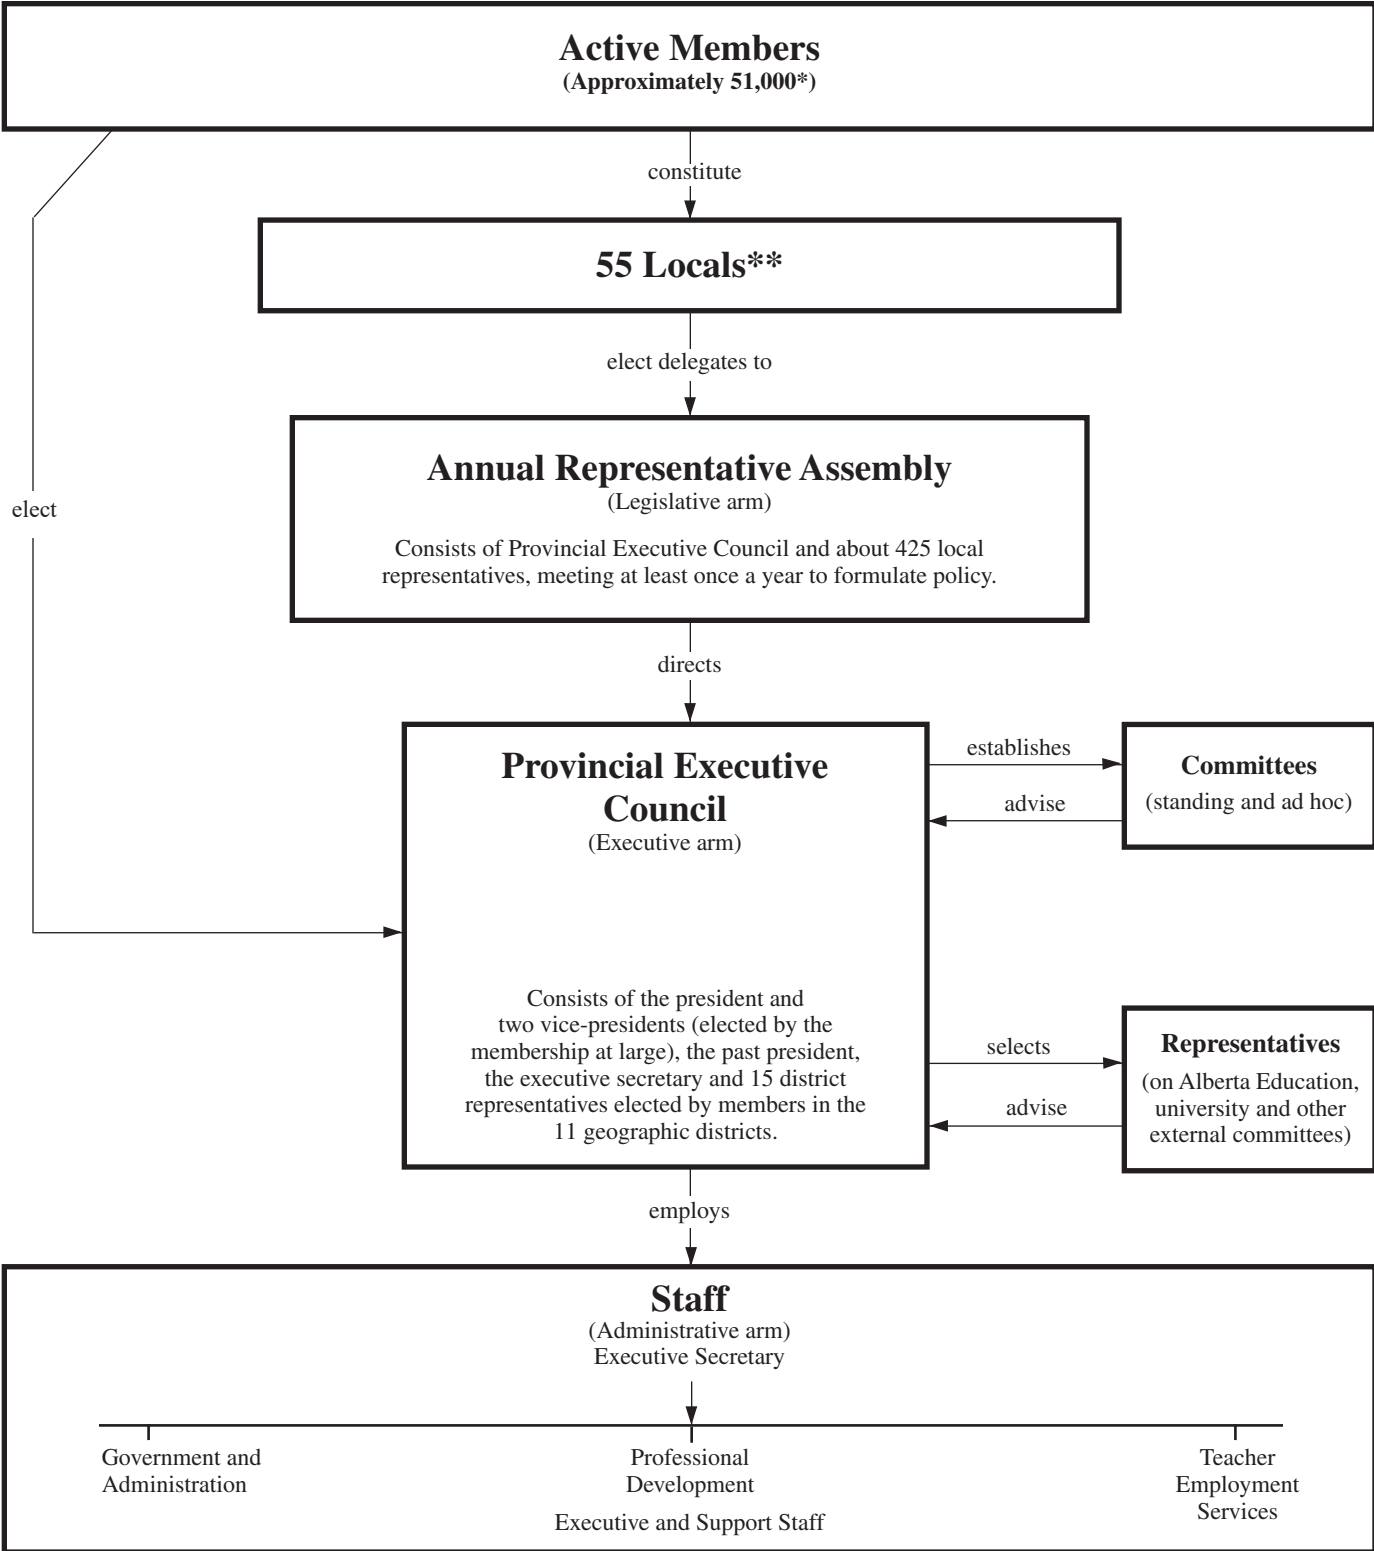

# Association Structure and Organization

\* In addition to active members, the Association has approximately 26,000 members included in other categories—associate, life and student.

\*\* The Association also has 14 student locals and one special local.