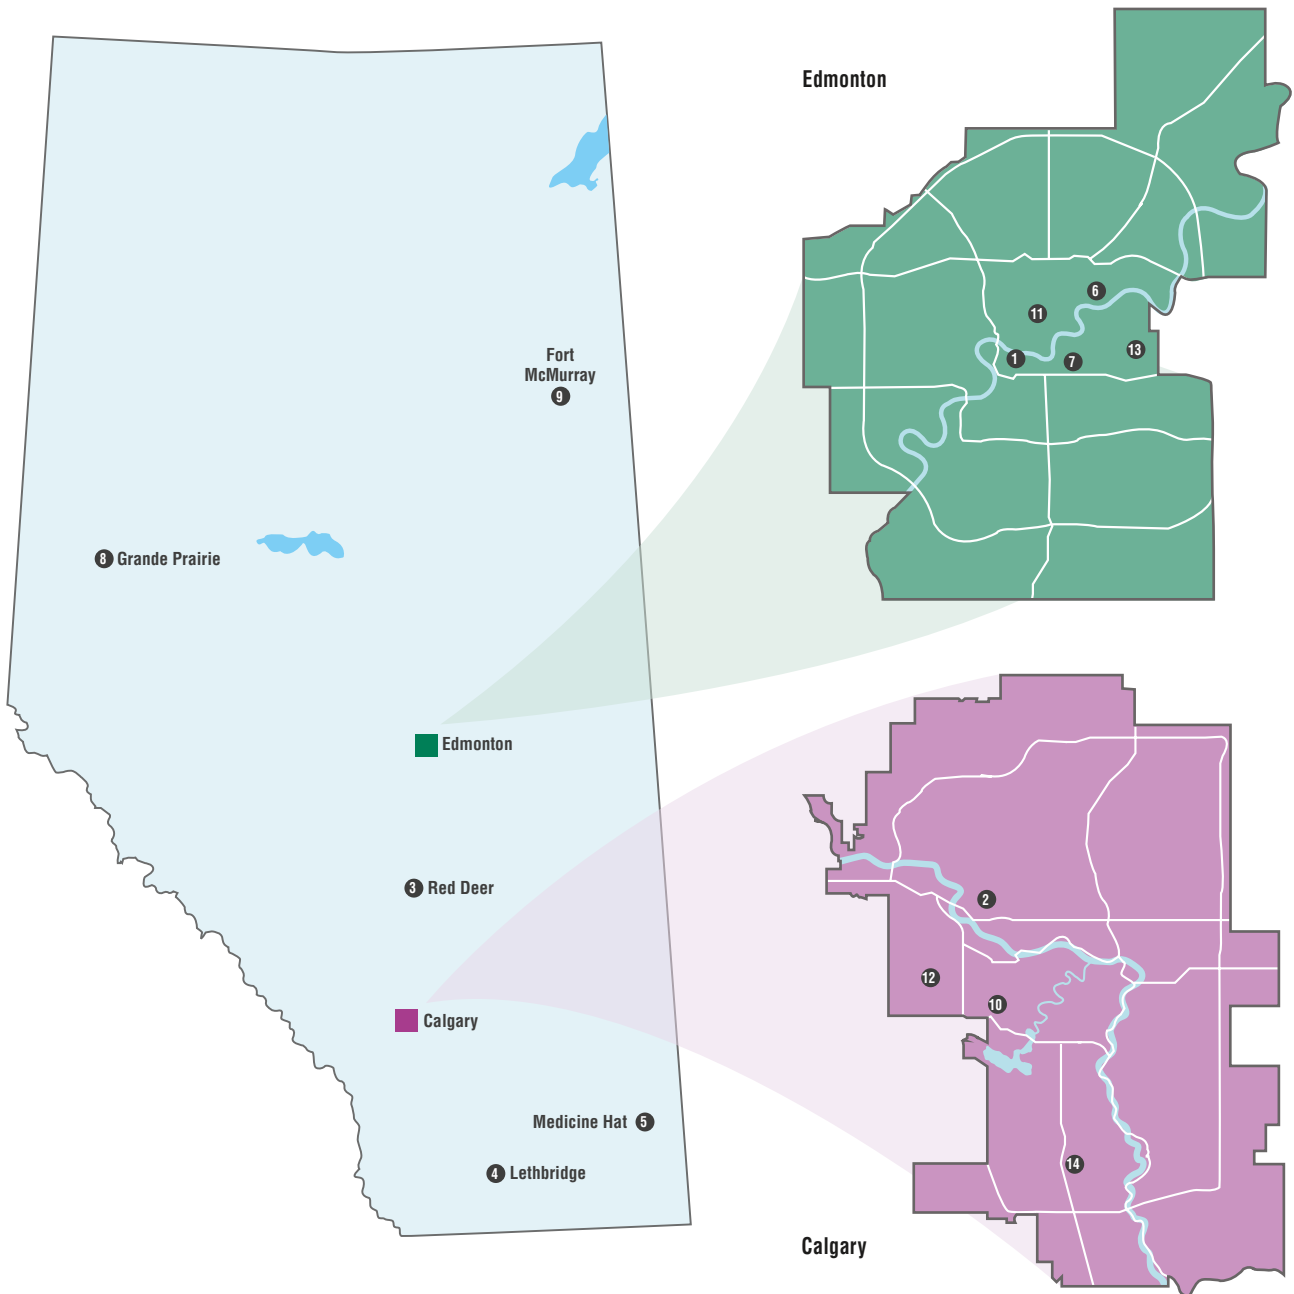

Student Locals Map

- 1 Student Local No 1 ESA**
University of Alberta
4-110A Education Center North
11210 87 Avenue
Edmonton, AB T6G 2R3
- 2 Student Local No 2 ESA**
University of Calgary
Education Tower
Room 202B
2500 University Drive NW
Calgary, AB T2N 1N4
- 3 Student Local No 3 EUS**
Red Deer Polytechnic
PO Box 5005 Stn Post Box Ctr
100 College Blvd
Red Deer, AB T4N 5H5

- 4 Student Local No 4 EUS**
University of Lethbridge
368A Turcotte Hall,
4401 University Dr W
Lethbridge, AB TK1 3M4
- 5 Student Local No 5 EUS**
Medicine Hat College
c/o Humanities Department
299 College Dr SE
Medicine Hat, AB T1A 3Y6
- 6 Student Local No 6 ESA**
Concordia University of Edmonton
7128 Ada Blvd NW
Edmonton, AB T5B 4E4

- 7 Student Local No 7 EUS**
Campus Saint-Jean
8406 Rue Marie-Anne Gaboury
Edmonton, AB T6C 4G9
- 8 Student Local No 8 ESA**
Northwestern Polytechnic
10726 106 Ave
Grande Prairie, AB T8V 4C4
- 9 Student Local No 9 ESA**
Keyano College
8115 Franklin Avenue
Fort McMurray, AB T9H 2H7
- 10 Student Local No 10 EUS**
Mount Royal University
4825 Mt Royal Gate SW
Calgary, AB T3E 6K6

- 11 Student Local No 11 EUS**
Grant MacEwan University
Not currently active
- 12 Student Local No 12 ESA**
Ambrose University College
150 Ambrose Cir SW
Calgary, AB T3H 0L5
- 13 Student Local No 13 ESA**
The King's University
9125 50 St NW
Edmonton, AB T6B 2H3
- 14 Student Local No 14 ESA**
St Mary's University
14500 Bannister Road SE
Calgary, AB T2X 1Z4