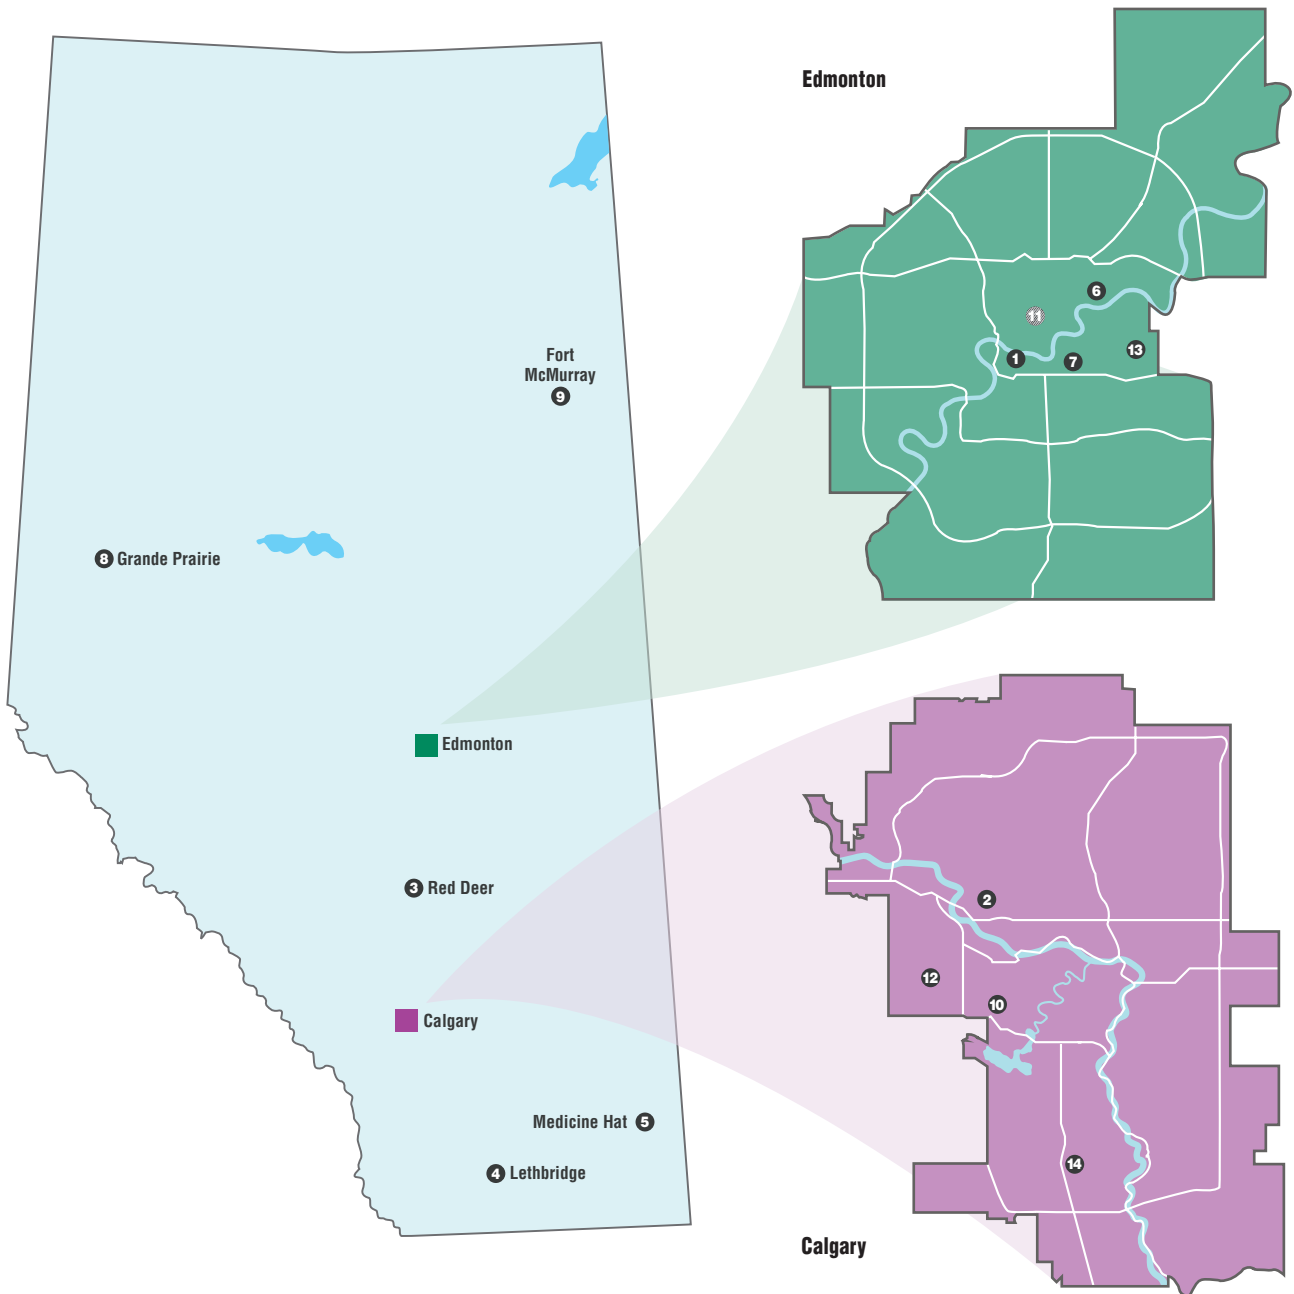

# Student Locals Map

- 1 Student Local No 1 ESA**  
University of Alberta  
4-110A Education Center North  
11210 87 Avenue  
Edmonton, AB T6G 2R3
- 2 Student Local No 2 ESA**  
University of Calgary  
Education Tower  
Room 202B  
2500 University Drive NW  
Calgary, AB T2N 1N4
- 3 Student Local No 3 EUS**  
Red Deer Polytechnic  
PO Box 5005 Stn Post Box Ctr  
100 College Blvd  
Red Deer, AB T4N 5H5

- 4 Student Local No 4 EUS**  
University of Lethbridge  
368A Turcotte Hall,  
4401 University Dr W  
Lethbridge, AB TK1 3M4
- 5 Student Local No 5 EUS**  
Medicine Hat College  
c/o Humanities Department  
299 College Dr SE  
Medicine Hat, AB T1A 3Y6
- 6 Student Local No 6 ESA**  
Concordia University of Edmonton  
7128 Ada Blvd NW  
Edmonton, AB T5B 4E4

- 7 Student Local No 7 EUS**  
Campus Saint-Jean  
8406 Rue Marie-Anne Gaboury  
Edmonton, AB T6C 4G9
- 8 Student Local No 8 ESA**  
Northwestern Polytechnic  
10726 106 Ave  
Grande Prairie, AB T8V 4C4
- 9 Student Local No 9 ESA**  
Keyano College  
8115 Franklin Avenue  
Fort McMurray, AB T9H 2H7
- 10 Student Local No 10 EUS**  
Mount Royal University  
4825 Mt Royal Gate SW  
Calgary, AB T3E 6K6

- 11 Student Local No 11 EUS**  
Grant MacEwan University  
Not currently active
- 12 Student Local No 12 ESA**  
Ambrose University College  
150 Ambrose Cir SW  
Calgary, AB T3H 0L5
- 13 Student Local No 13 ESA**  
The King's University  
9125 50 St NW  
Edmonton, AB T6B 2H3
- 14 Student Local No 14 ESA**  
St Mary's University  
14500 Bannister Road SE  
Calgary, AB T2X 1Z4